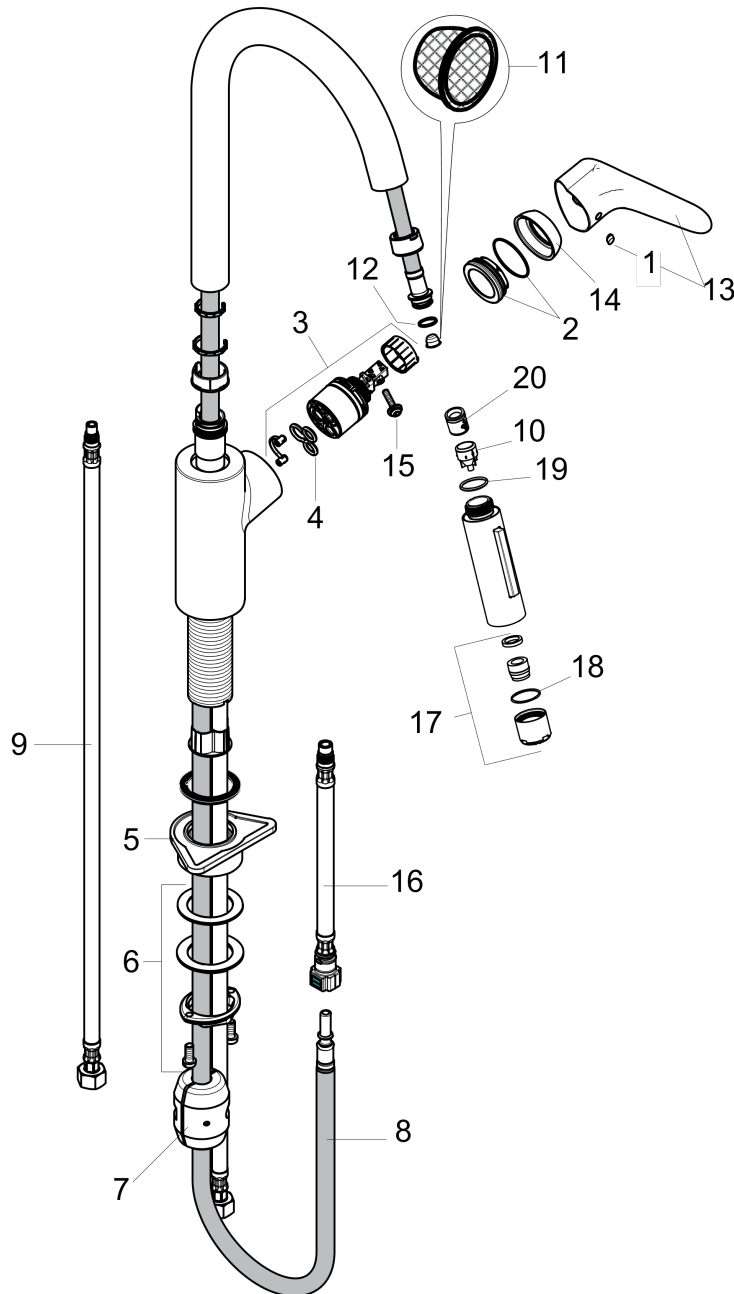

Focus

Focus 2-Spray HighArc Kitchen Faucet, Pull-Down

Finishes : **chrome** Part no. : **04505000**

Description

Features

- Swivel range 150°
- Laminar and needle spray
- Toggle spray diverter
- MagFit magnetic sprayhead docking
- Flow: 1.75 GPM
- Ceramic cartridge

Item details

List Price \$ 470.00

Technology

Compliance

Product image

Scale drawing

Focus

Focus 2-Spray HighArc Kitchen Faucet, Pull-Down

Finishes : **chrome** Part no. : **04505000**

Exploded drawing

Year of production: >11/15

Focus
Focus 2-Spray HighArc Kitchen Faucet, Pull-Down

 Finishes : **chrome** Part no. : **04505000**

Spare parts list

Year of production: >11/15

Pos.	Description	Part no.	Price	PU
1	screw cover	96338000	-	1
2	nut	97209000	-	1
3	cartridge, assy	92730000	-	1
4	seal	95008000	-	1
5	support	97523000	-	1
6	fixing set (Ø 34)	95049000	-	1
7	weight	98551000	-	1
8	hose 1,50 m	88624000	-	1
9	connection hose 35½" M8x0,75 3/8"	96316001	-	1
10	set of non return valves DW 15	97350000	-	1
11	filter	97735000	-	1
12	O-ring 11x2	98127000	-	1
13	handle	98460000	-	1
14	flange	95498000	-	1
15	locking screw for handle	95140000	-	1
16	connection hose 600 mm M10x1	95561000	-	1
17	aerator laminar M22x1 (15 l/min)	95909000	-	1
18	O-ring 18x1,5	98231000	-	1
19	O-ring 20x1	98140000	-	1
20	non return valve	93218000	-	1
a	spout cpl.	95562000	-	1
b	service tool	95910000	-	1