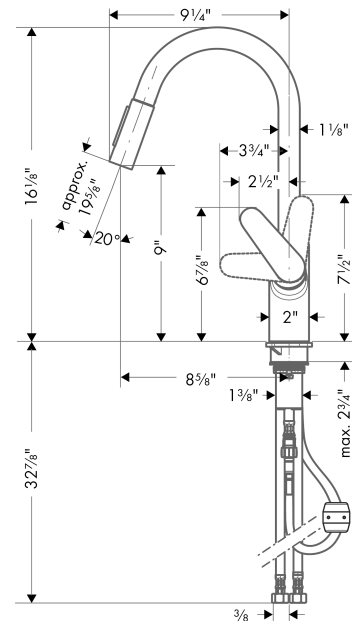

Focus

Focus 2-Spray HighArc Kitchen Faucet, Pull-Down

Finishes : **chrome** Part no. : **04505000**

Description

Features

- Swivel range 150°
- Laminar and needle spray
- Toggle spray diverter
- MagFit magnetic sprayhead docking
- Flow: 1.75 GPM
- Ceramic cartridge

Item details

List Price \$ 470.00

Technology

Compliance

Product image

Scale drawing

Focus

Focus 2-Spray HighArc Kitchen Faucet, Pull-Down

Finishes : **chrome** Part no. : **04505000**

Exploded drawing

Year of production: >11/15

Focus
Focus 2-Spray HighArc Kitchen Faucet, Pull-Down

 Finishes : **chrome** Part no. : **04505000**

Spare parts list

Year of production: >11/15

Pos.	Description	Part no.	Price	PU
1	screw cover	96338000	-	1
2	nut	97209000	-	1
3	cartridge, assy	92730000	-	1
4	seal	95008000	-	1
5	support	97523000	-	1
6	fixing set (Ø 34)	95049000	-	1
7	weight	98551000	-	1
8	hose 1,50 m	88624000	-	1
9	connection hose 35½" M8x0,75 3/8"	96316001	-	1
10	set of non return valves DW 15	97350000	-	1
11	filter	97735000	-	1
12	O-ring 11x2	98127000	-	1
13	handle	98460000	-	1
14	flange	95498000	-	1
15	locking screw for handle	95140000	-	1
16	connection hose 600 mm M10x1	95561000	-	1
17	aerator laminar M22x1 (15 l/min)	95909000	-	1
18	O-ring 18x1,5	98231000	-	1
19	O-ring 20x1	98140000	-	1
20	non return valve	93218000	-	1
a	spout cpl.	95562000	-	1
b	service tool	95910000	-	1